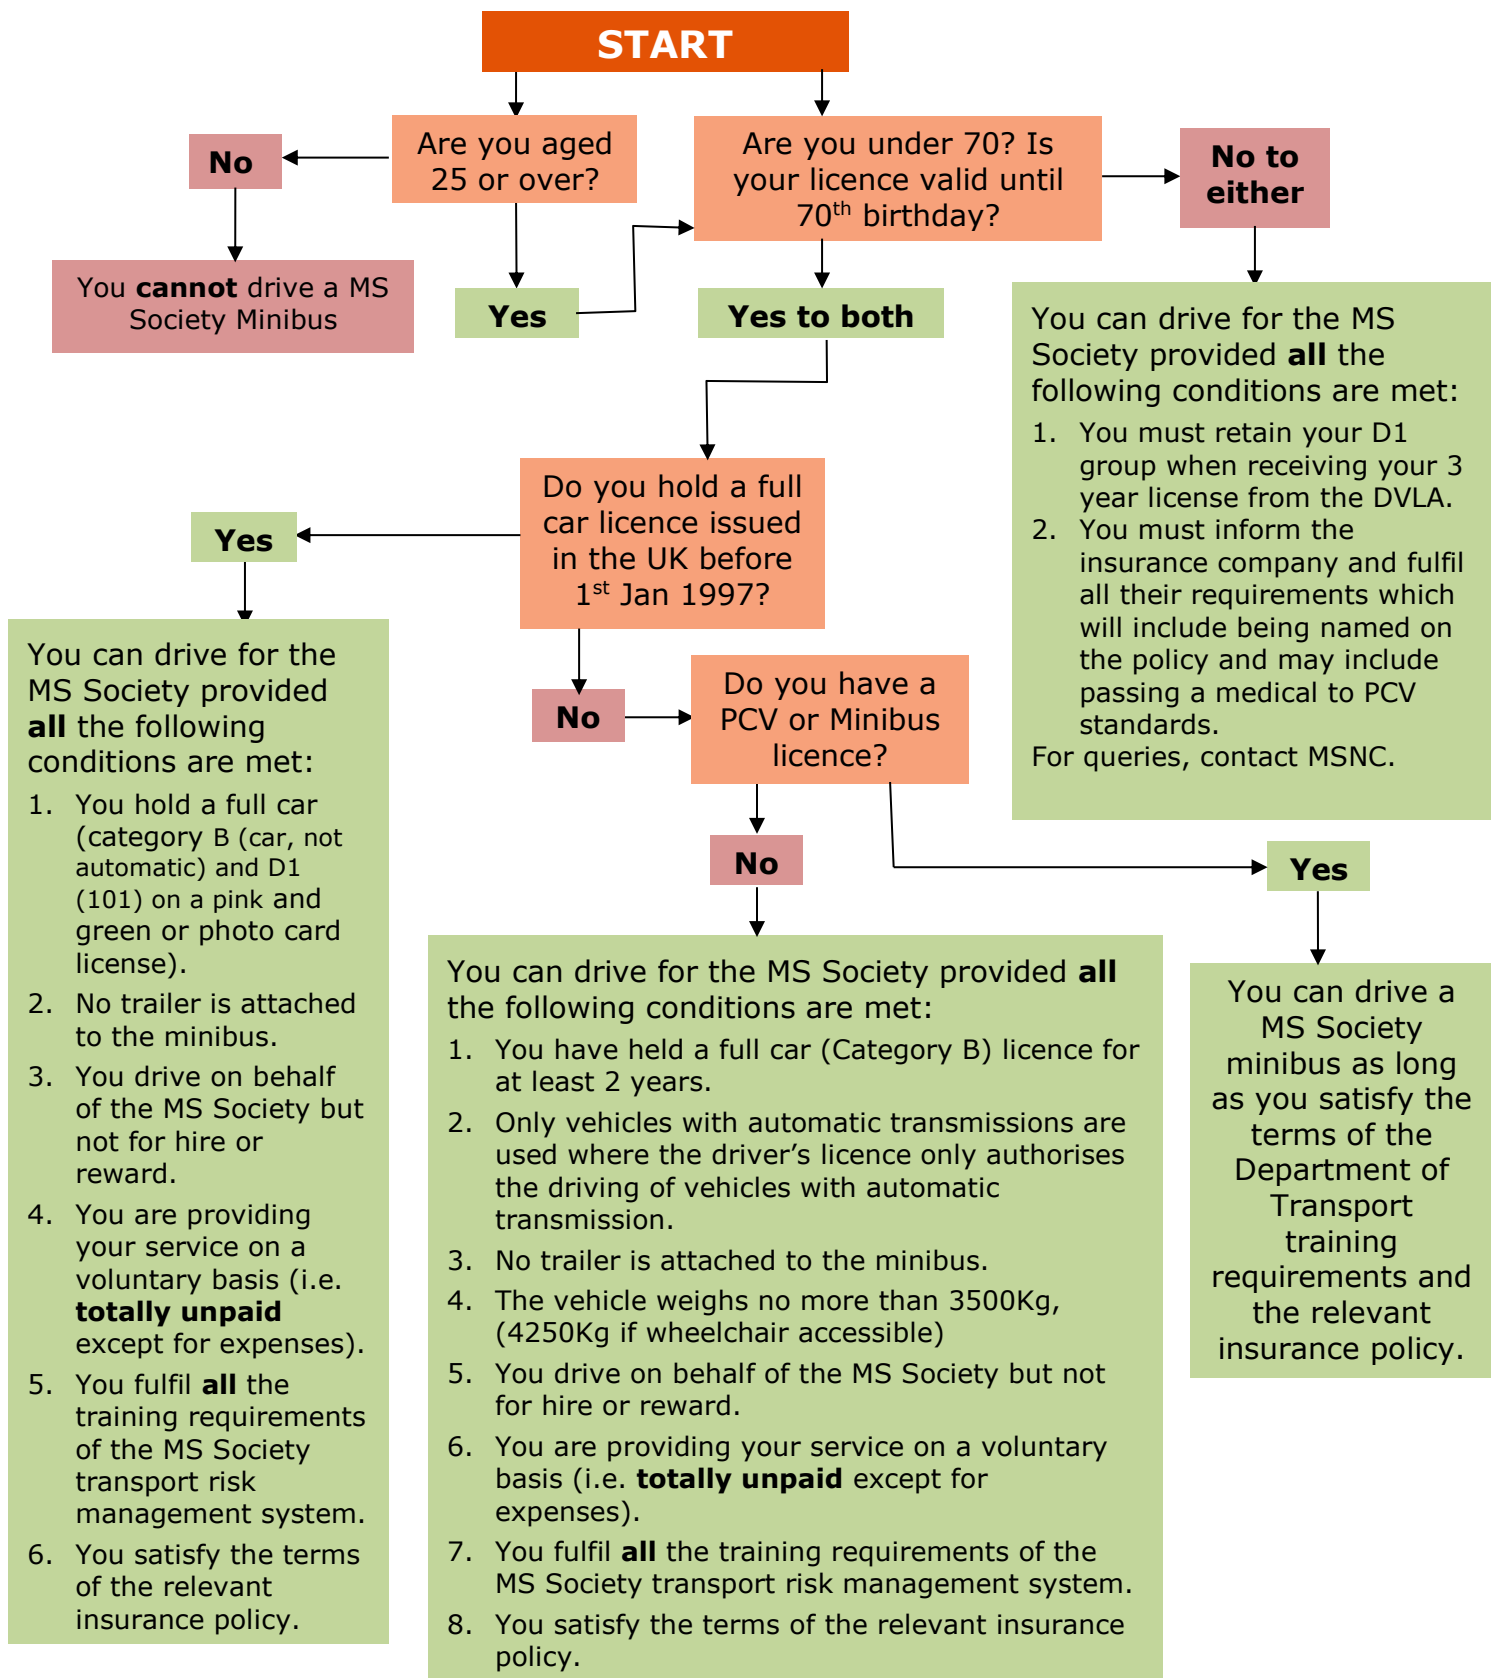

# Can I drive an MS Society Minibus?

(Vehicle with the capacity to carry more than eight passengers, but no more than 16, plus the driver)

**This flowchart is specific to the MS Society and no other organisation. It reflects the Insurance and DVLA regulations as they apply to the MS Society's minibuses. If you are in any doubt as to whether you can drive, you should refer to MSNC.**